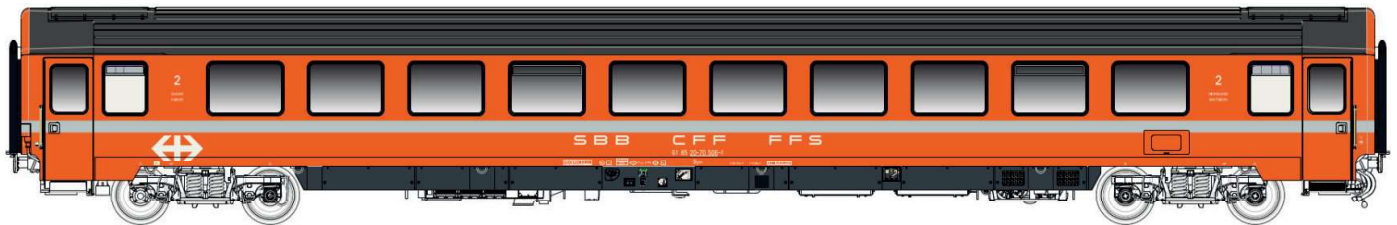

# Bpmz Z1

**Levering / Livraison**  
**Delivery / Lieferung**  
**09/2024**

Nouvelles références / News Items / Neue Referenz / Nieuwe referenties

472 300 UIC Z1 B, grey/white/red, long red band, IC, bicycle logo, new logo, Ep.V-VI

472 301 UIC Z1 Bpm, livery C1, windows frame black, Ep.V

472 302 UIC Z1 Bpm, livery C1, windows frame black, Ep.V

472 303 UIC Z1 Bpm, livery C1, windows frame black, Ep.V

47 242 UIC Z1 B, grey/white/red, short red band, IC, bicycle logo, new logo, Ep.V-VI