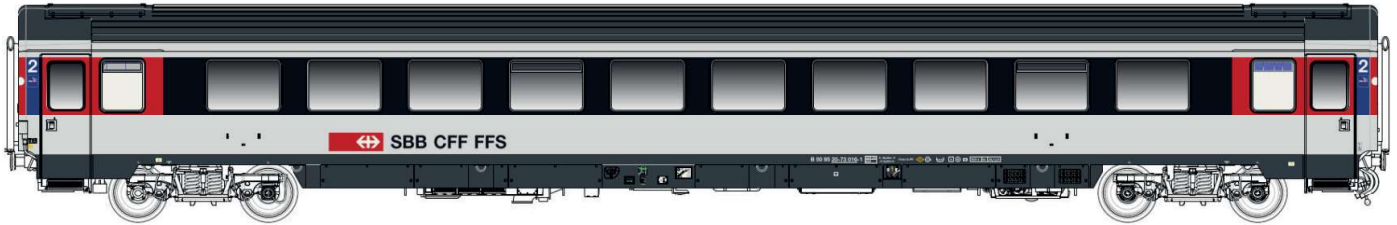

# Bpmz Z1

**Levering / Livraison**  
**Delivery / Lieferung**  
**09/2024**

Nouvelles références / News Items / Neue Referenz / Nieuwe referenties

472 300 UIC Z1 B, grey/white/red, long red band, IC, bicycle logo, new logo, Ep.V-VI

472 301 UIC Z1 Bpm, livery C1, windows frame black, Ep.V

472 302 UIC Z1 Bpm, livery C1, windows frame black, Ep.V

472 303 UIC Z1 Bpm, livery C1, windows frame black, Ep.V

47 242 UIC Z1 B, grey/white/red, short red band, IC, bicycle logo, new logo, Ep.V-VI