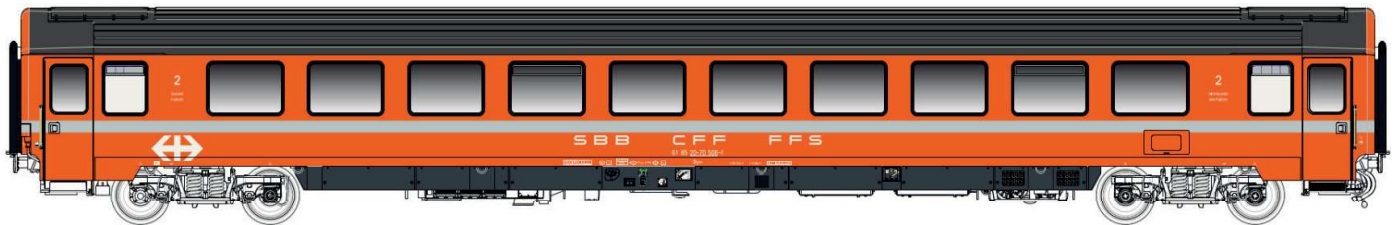

# Bpmz Z1

**Levering / Livraison**  
**Delivery / Lieferung**  
**09/2024**

Nouvelles références / News Items / Neue Referenz / Nieuwe referenties

472 300 UIC Z1 B, grey/white/red, long red band, IC, bicycle logo, new logo, Ep.V-VI

472 301 UIC Z1 Bpm, livery C1, windows frame black, Ep.V

472 302 UIC Z1 Bpm, livery C1, windows frame black, Ep.V

472 303 UIC Z1 Bpm, livery C1, windows frame black, Ep.V

47 242 UIC Z1 B, grey/white/red, short red band, IC, bicycle logo, new logo, Ep.V-VI