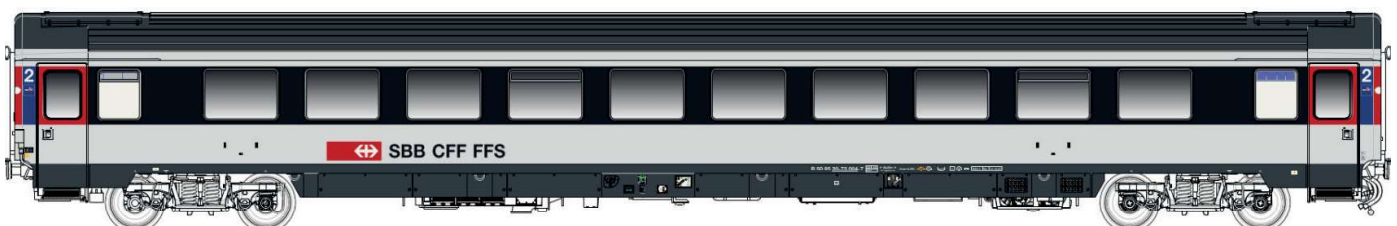

# Bpmz Z1

**Levering / Livraison**  
**Delivery / Lieferung**  
**09/2024**

Nouvelles références / News Items / Neue Referenz / Nieuwe referenties

472 300 UIC Z1 B, grey/white/red, long red band, IC, bicycle logo, new logo, Ep.V-VI

472 301 UIC Z1 Bpm, livery C1, windows frame black, Ep.V

472 302 UIC Z1 Bpm, livery C1, windows frame black, Ep.V

472 303 UIC Z1 Bpm, livery C1, windows frame black, Ep.V

47 242 UIC Z1 B, grey/white/red, short red band, IC, bicycle logo, new logo, Ep.V-VI